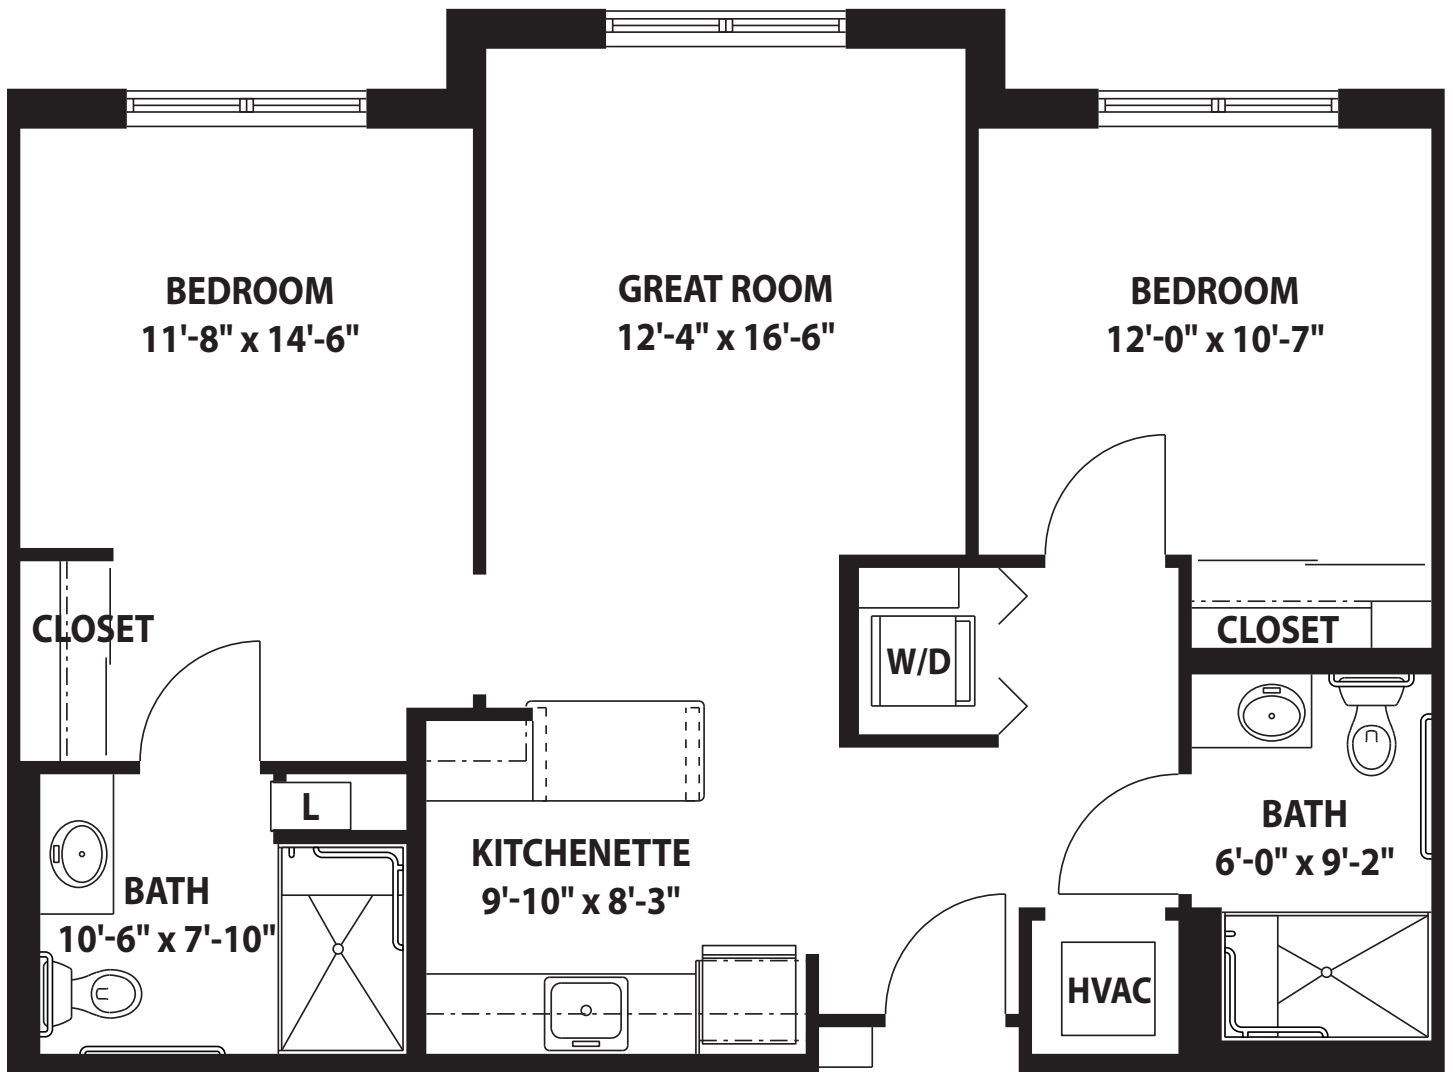

SILVER BELL – FLOOR PLAN

SILVER BELL

Two Bedroom, Two Bath
888 Sq. Ft.