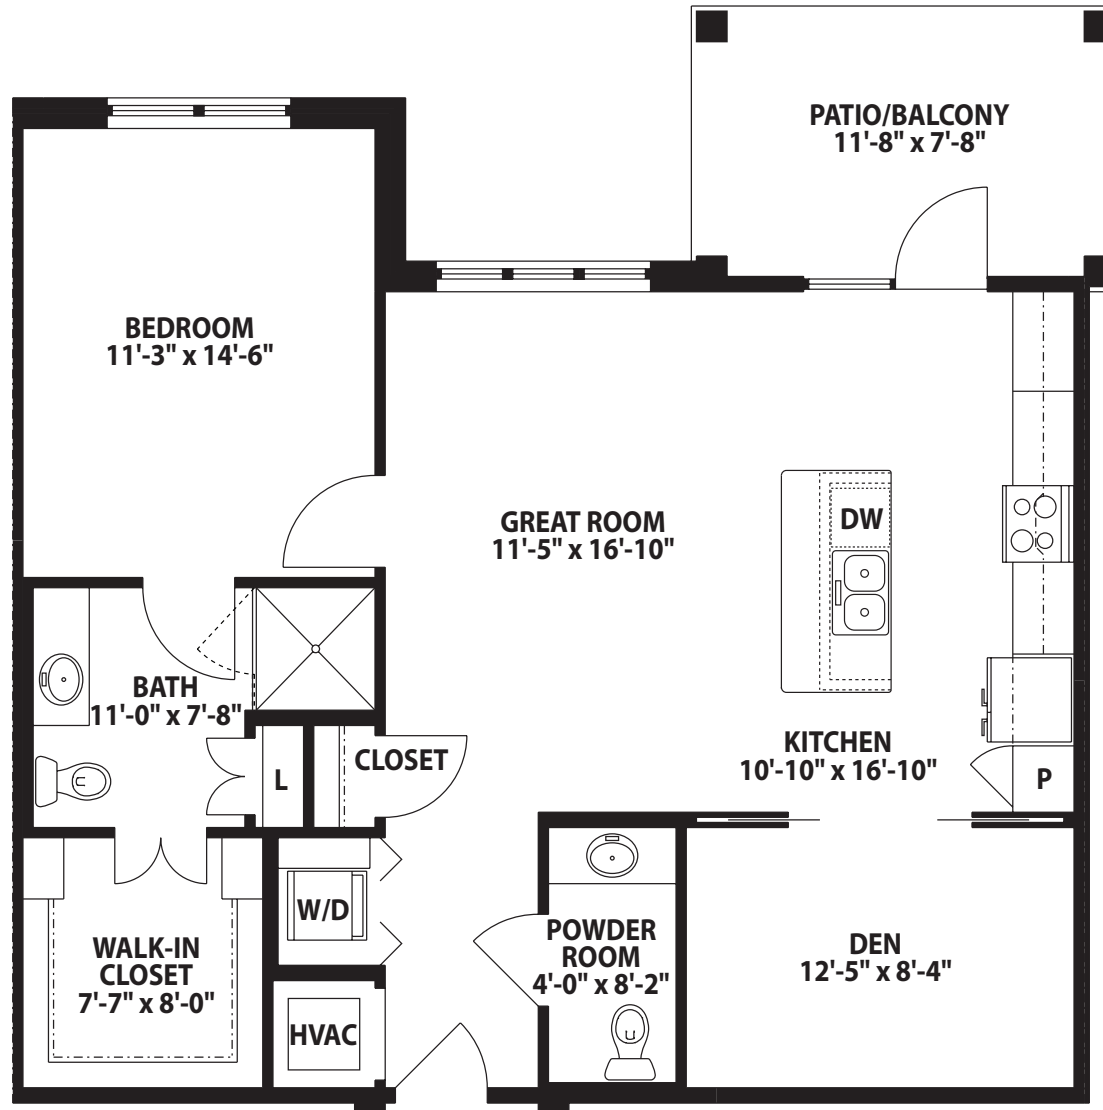

BLUEGRASS – FLOORPLAN

Bluegrass

One Bedroom,
One and One-Half Bath
with Den
1,010 Sq. Ft.

MIRALEA
ACTIVE LIFESTYLE

502.897.8727