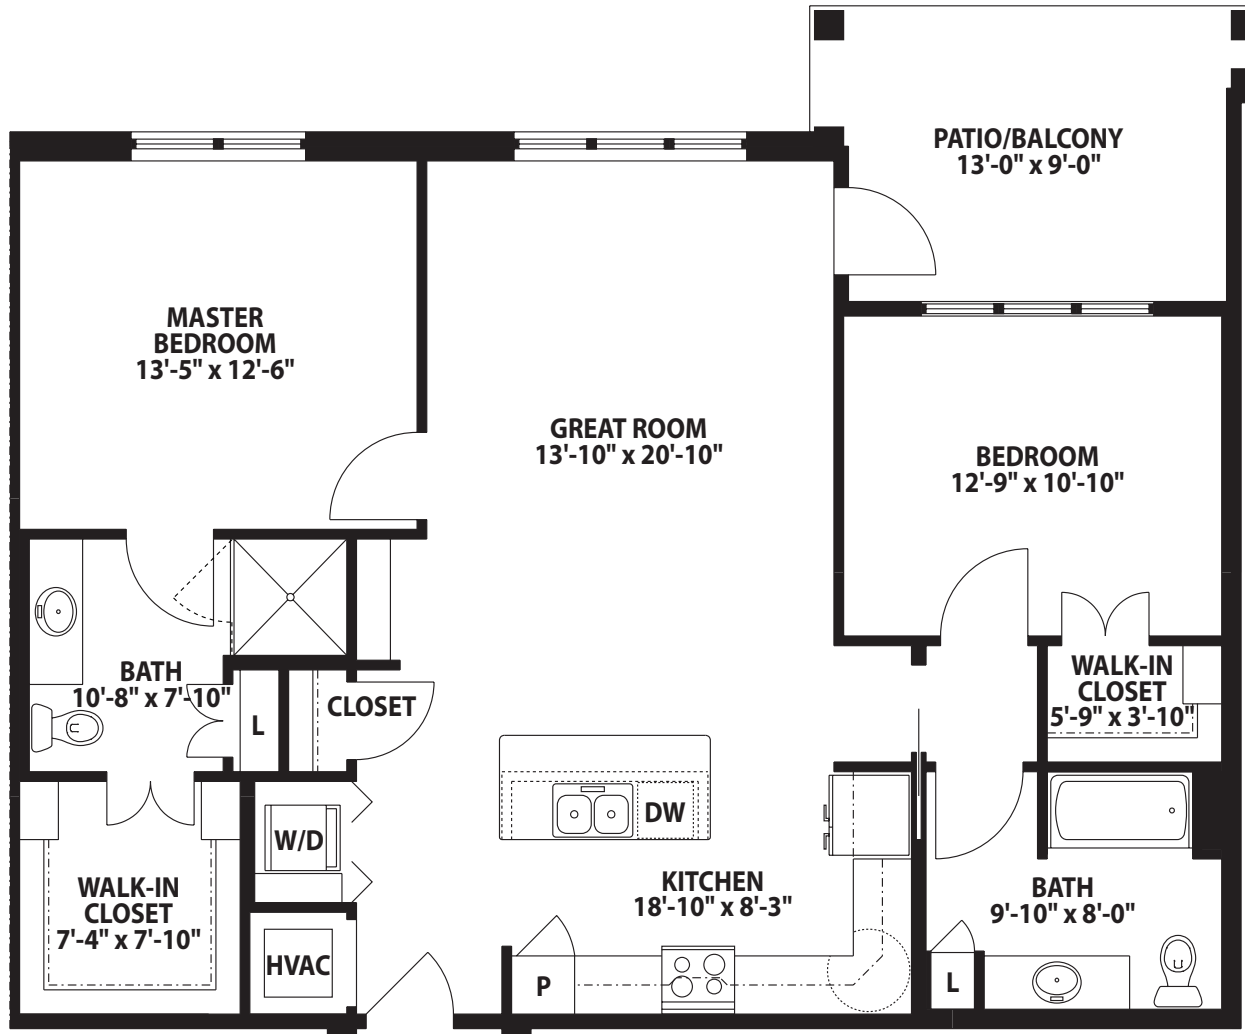

# BELLE – FLOORPLAN

## ■ Belle

Two Bedroom, Two Bath  
1,205 Sq. Ft.

**MIRALEA**  
ACTIVE LIFESTYLE

502.897.8727