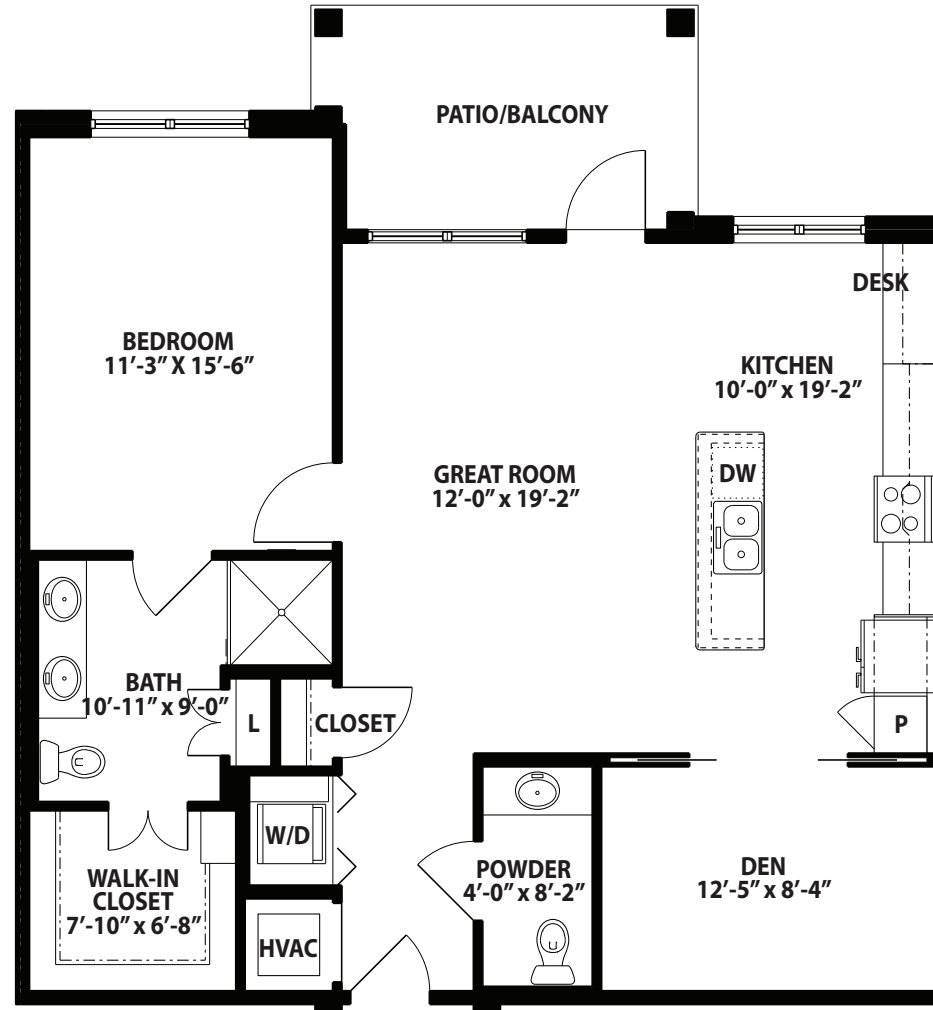

GOLDENROD – FLOORPLAN

Goldenrod

One Bedroom, One and One-Half Bath with Den
1,076 Sq. Ft.

502.897.8727