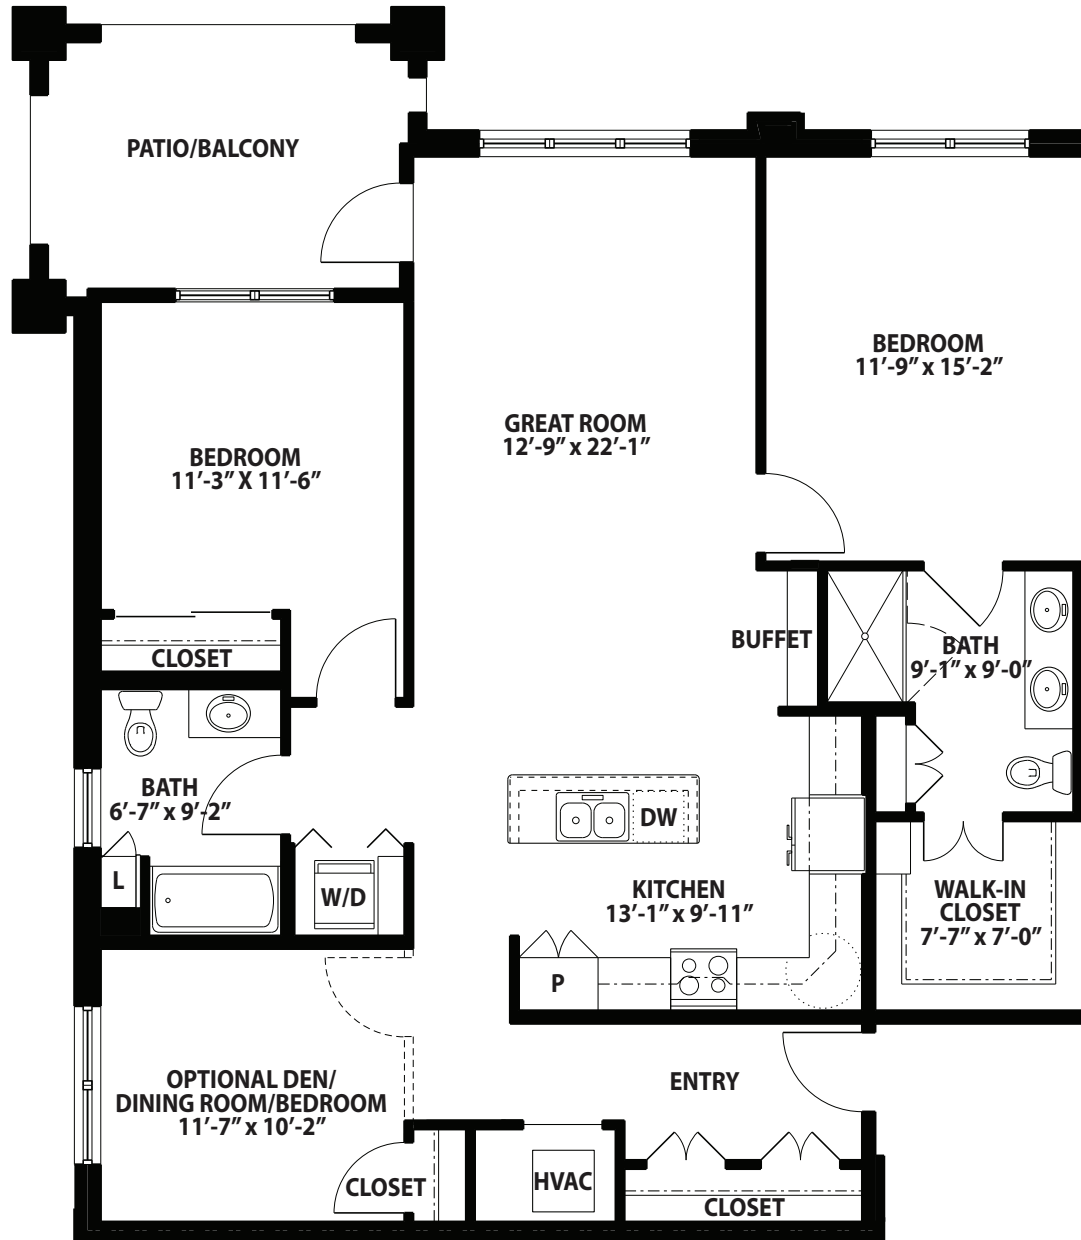

REDBUD – FLOORPLAN

Redbud

Two Bedroom,
Two Bath with Den
1,435 Sq. Ft.

502.897.8727