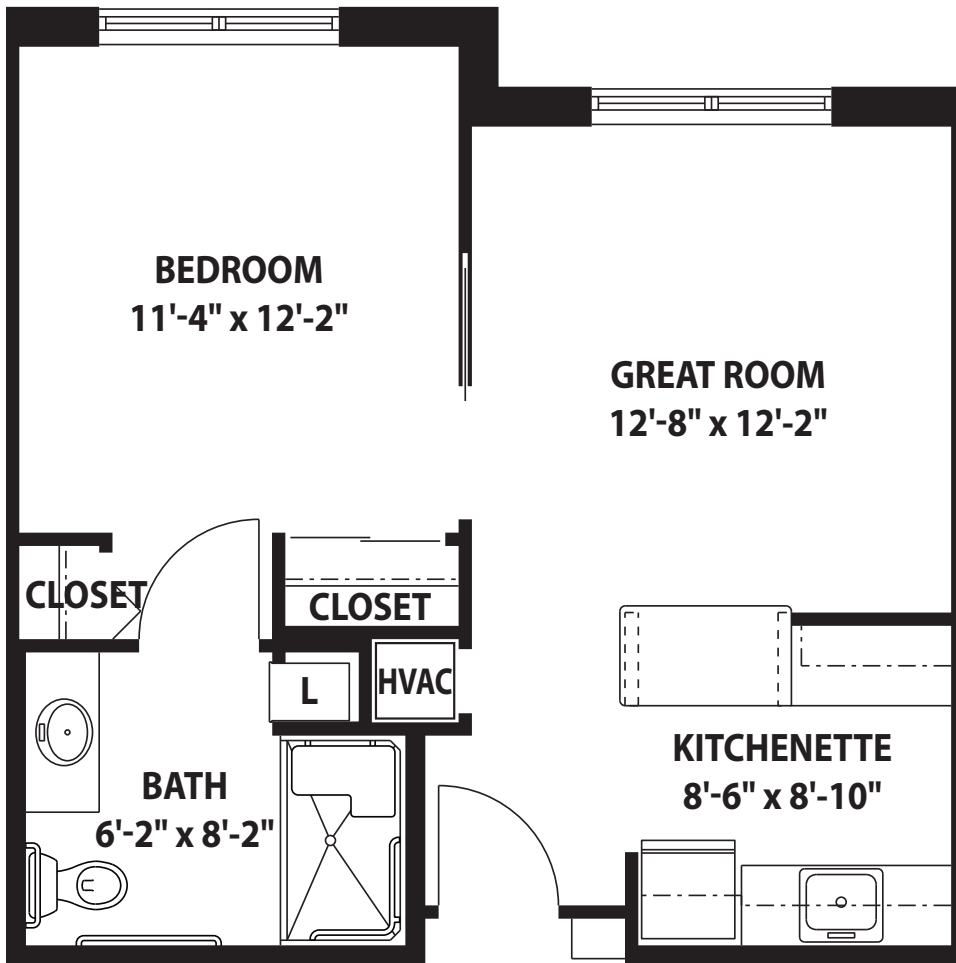

HONEY LOCUST – FLOOR PLAN

Inquire about an ADA accessible version of this floor plan

■ HONEY LOCUST

One Bedroom, One Bath
533 Sq. Ft.