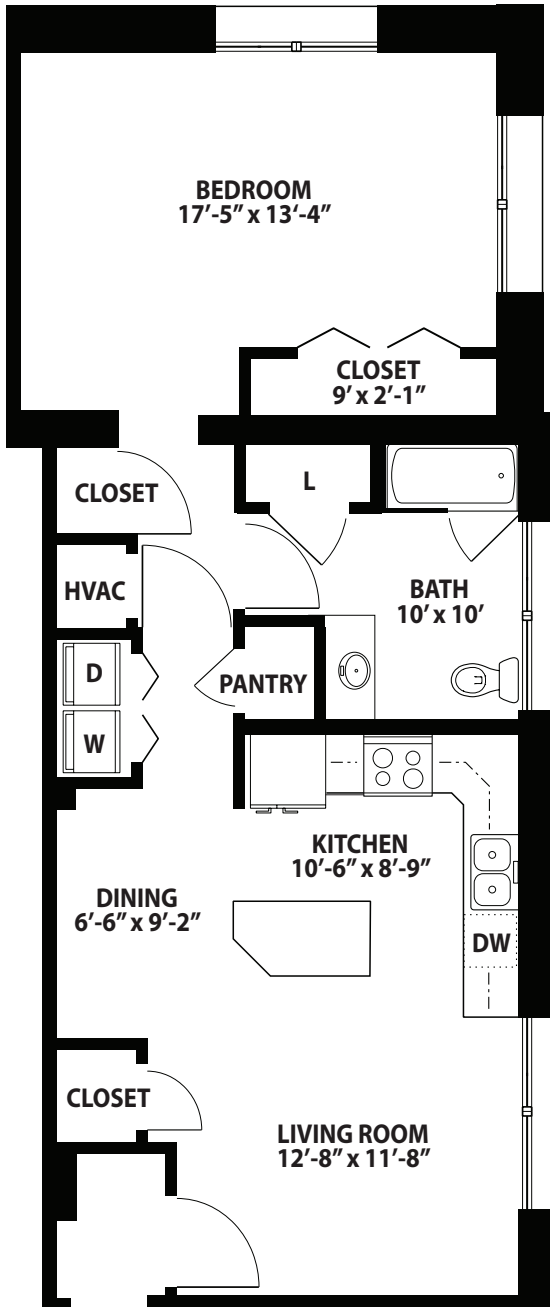

FLOOR PLAN EXAMPLE - FITCH HALL

■ One Bedroom and One Bath

Starting at \$160,000