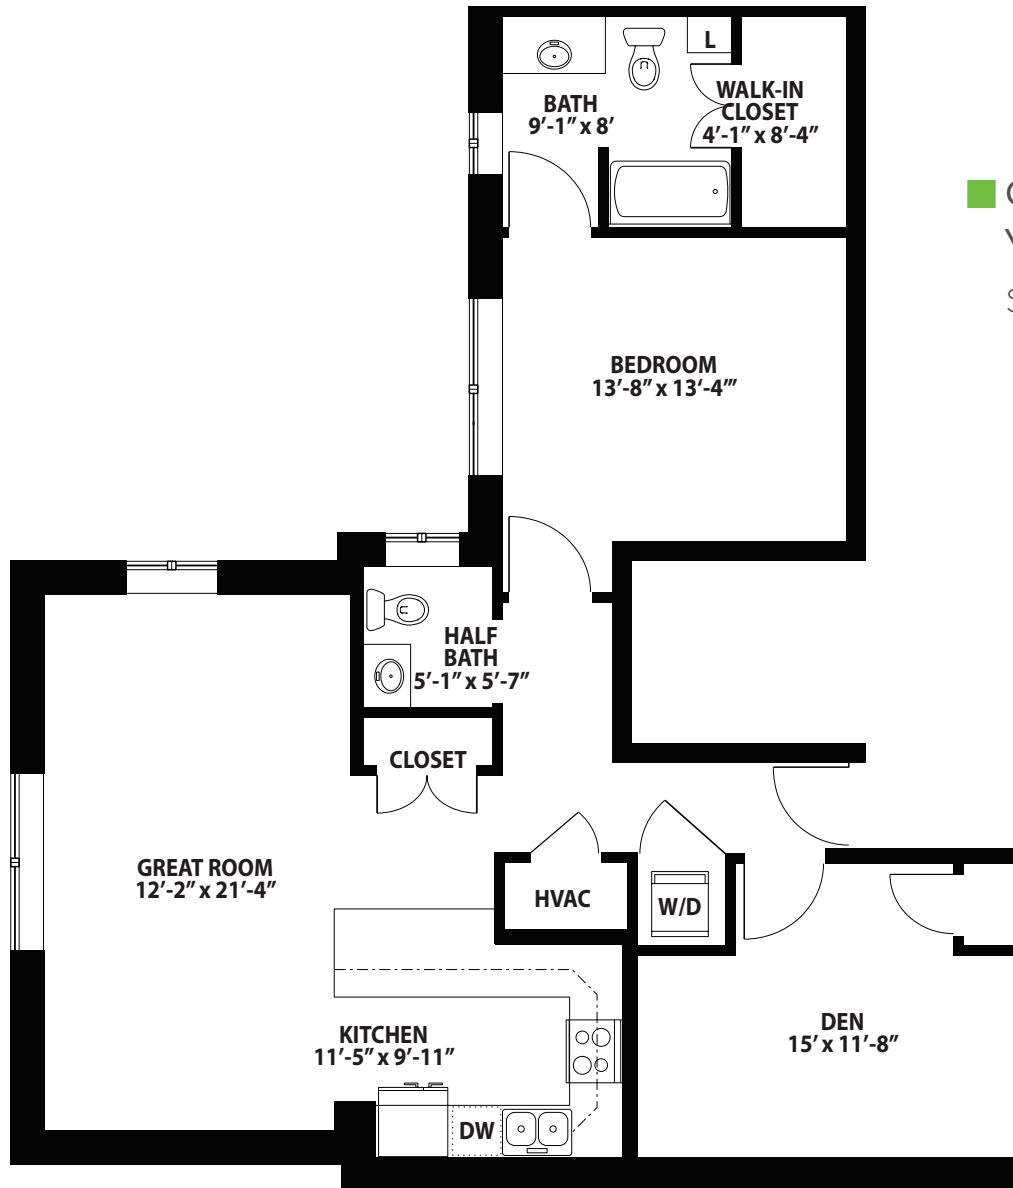

FLOOR PLAN EXAMPLE - DAVIES HALL

■ One Bedroom, One and One-Half Bath with Den

Starting at \$190,000