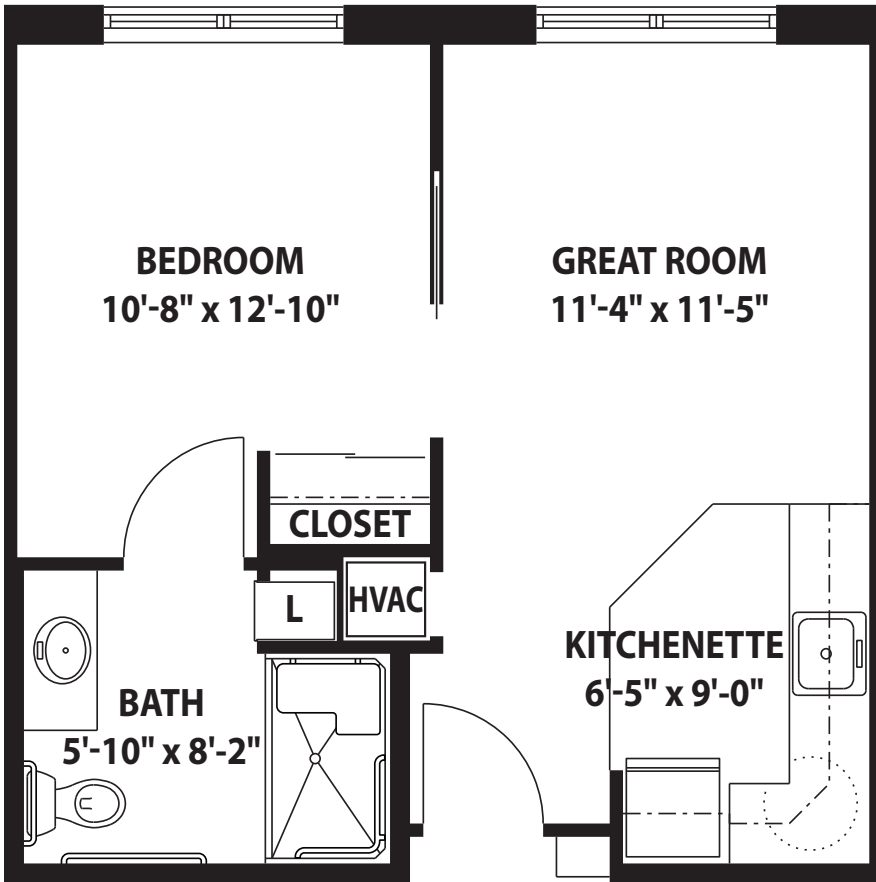

CYPRESS – FLOOR PLAN

 CYPRESS

One Bedroom, One Bath
444 Sq. Ft.